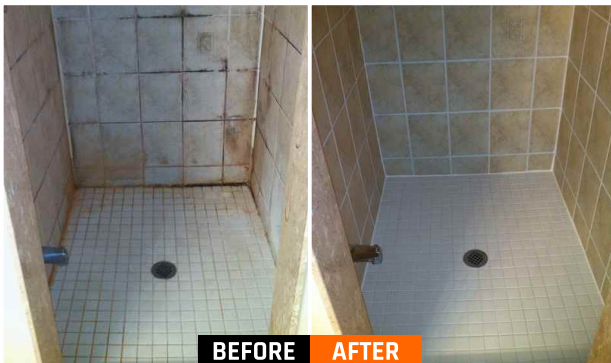

Acid and Alkaline proof

Applicable internal and external

APPLICATION

- Bathroom
- Wash area
- Around Sanitaryware gaps
- Kitchen platforms
- Balcony
- Terrace
- Water tank etc...

HIR GLOSSY WHITE

HIR BEIGE

HIR BLACK

HIR LIGHT GREY

HIR DARK GREY

HIR MAROON

HIR LIGHT BROWN

HIR DARK BROWN

Image No. 4

Image No. 5